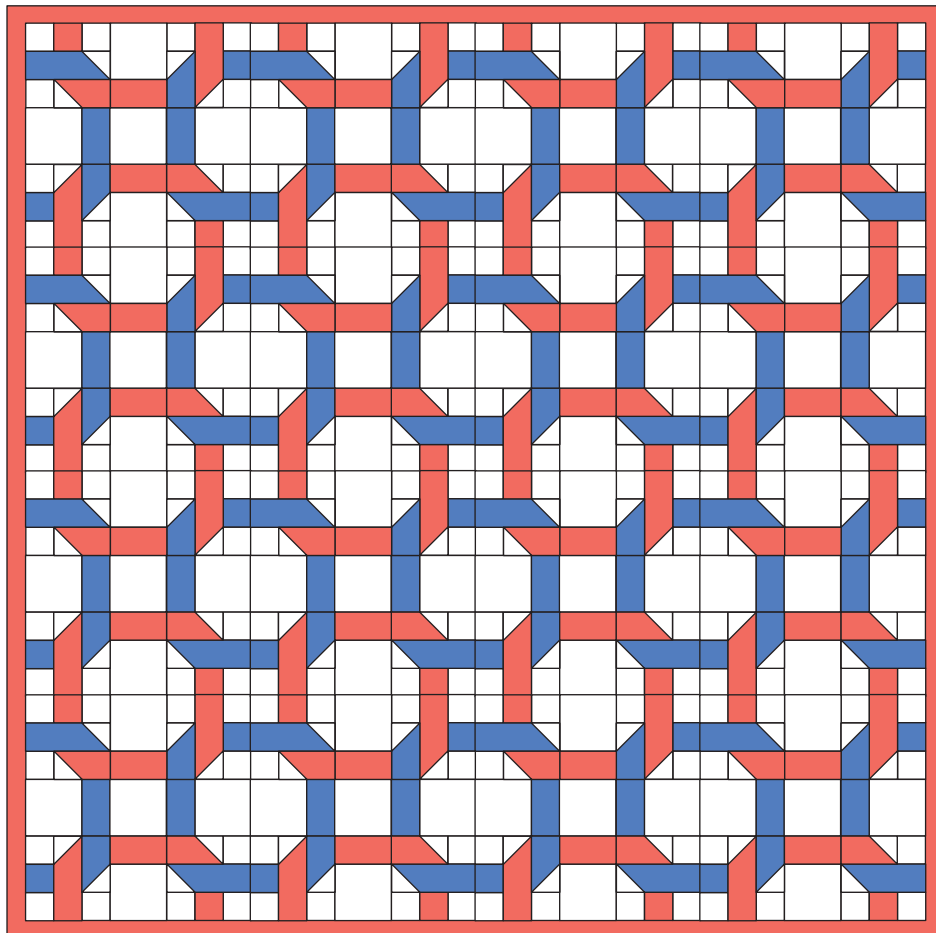

TULIP SQUARE PATTERNS

It's all about handmade...made easy!

Chain Link Block - 12 inch finished size

White:

Cut 20: **2 inches square**

Cut 5: **3-1/2 inches square**

Color 1:

Cut 2: **2 inches square**

Cut 4: **2 x 3-1/2 inches**

Cut 2: **2 x 5 inches**

Color 2:

Cut 2: **2 inches square**

Cut 4: **2 x 3-1/2 inches**

Cut 2: **2 x 5 inches**

Watch the assembly video at: tulipsq.com/block217

TULIP

SQUARE

tulipsquare.com

Instant Digital Downloads in our Pattern Shop
New Video Every Saturday

Examples:

Simple quilt, no sashing

3 or 4 in a row make a great table runner

TULIP

SQUARE