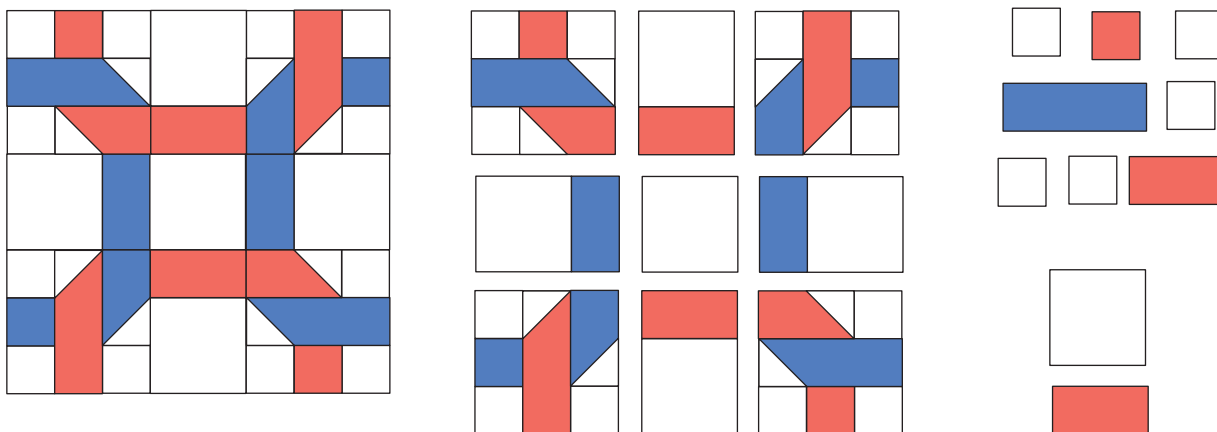

TULIP SQUARE PATTERNS

It's all about handmade...made easy!

Chain Link Block - 12 inch finished size

White:

Cut 20: **2 inches square**

Cut 5: **3-1/2 inches square**

Color 1:

Cut 2: **2 inches square**

Cut 4: **2 x 3-1/2 inches**

Cut 2: **2 x 5 inches**

Color 2:

Cut 2: **2 inches square**

Cut 4: **2 x 3-1/2 inches**

Cut 2: **2 x 5 inches**

Watch the assembly video at: tulipsq.com/block217

TULIP

SQUARE

tulipsquare.com

Instant Digital Downloads in our Pattern Shop
New Video Every Saturday

Examples:

Simple quilt, no sashing

3 or 4 in a row make a great table runner

TULIP

SQUARE