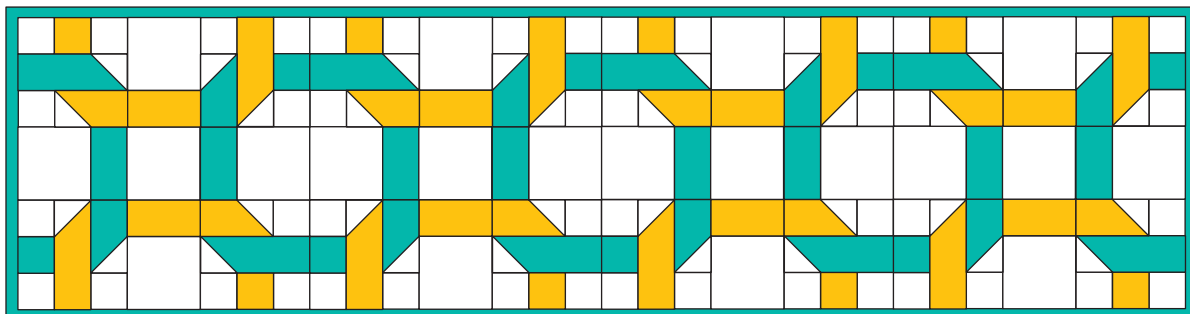

TULIP SQUARE PATTERNS

It's all about handmade...made easy!

Chain Link Block - 12 inch finished size

White:

Cut 20: **2 inches square**

Cut 5: **3-1/2 inches square**

Color 1:

Cut 2: **2 inches square**

Cut 4: **2 x 3-1/2 inches**

Cut 2: **2 x 5 inches**

Color 2:

Cut 2: **2 inches square**

Cut 4: **2 x 3-1/2 inches**

Cut 2: **2 x 5 inches**

Watch the assembly video at: tulipsq.com/block217

TULIP

SQUARE

tulipsquare.com

Instant Digital Downloads in our Pattern Shop
New Video Every Saturday

Examples:

Simple quilt, no sashing

3 or 4 in a row make a great table runner

TULIP

SQUARE