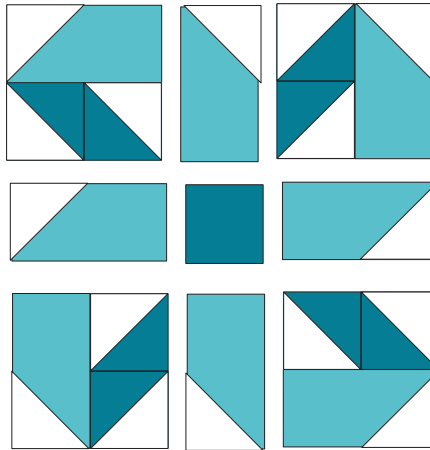

# TULIP SQUARE PATTERNS

*It's all about handmade...made easy!*

## Ribbon Bow Block - 10 inch finished size

Color 1      cut 4: 2-1/2 x 4-1/2 inches  
                   cut 1: 2-1/2 inches square

Color 2      cut 8: 2-1/2 x 4-1/2 inches

White        cut 16: 2-1/2 inches square