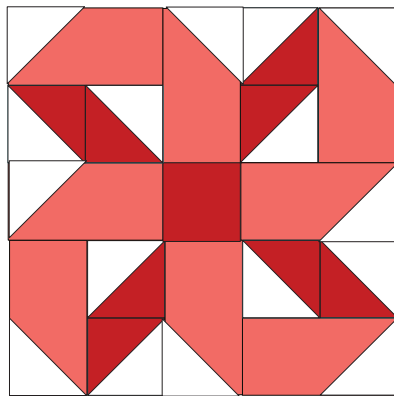

# TULIP SQUARE PATTERNS

*It's all about handmade...made easy!*

## Ribbon Bow Block - 10 inch finished size

Color 1      cut 4: 2-1/2 x 4-1/2 inches  
                   cut 1: 2-1/2 inches square

Color 2      cut 8: 2-1/2 x 4-1/2 inches

White        cut 16: 2-1/2 inches square