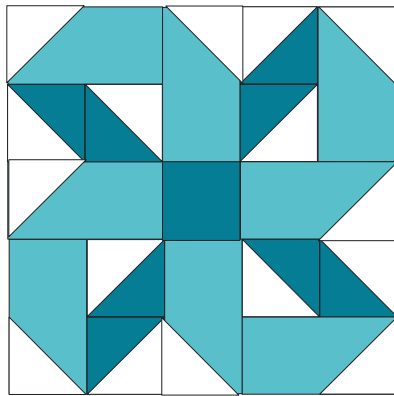

# TULIP SQUARE PATTERNS

*It's all about handmade...made easy!*

## Ribbon Bow Block - 10 inch finished size

Color 1      cut 4: 2-1/2 x 4-1/2 inches  
                   cut 1: 2-1/2 inches square

Color 2      cut 8: 2-1/2 x 4-1/2 inches

White        cut 16: 2-1/2 inches square