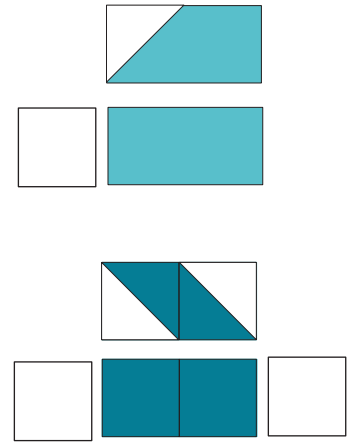

# TULIP SQUARE PATTERNS

*It's all about handmade...made easy!*

## Ribbon Bow Block - 10 inch finished size

Color 1      cut 4: 2-1/2 x 4-1/2 inches  
                   cut 1: 2-1/2 inches square

Color 2      cut 8: 2-1/2 x 4-1/2 inches

White        cut 16: 2-1/2 inches square