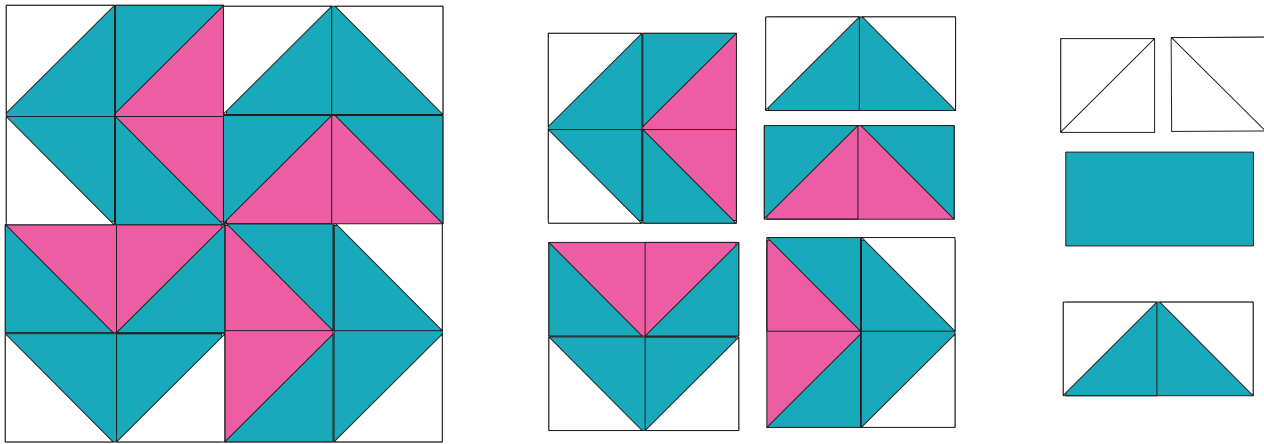

TULIP SQUARE PATTERNS

It's all about handmade...made easy!

Flying Geese Pinwheel Block - 8 inch finished size

White 8 pcs - 2-1/2 inch sq

Color 1 8 pcs - 2-1/2 inch sq
 4 pcs - 2-1/2 x 4-1/2

Color 2 4 pcs - 2-1/2 x 4-1/2