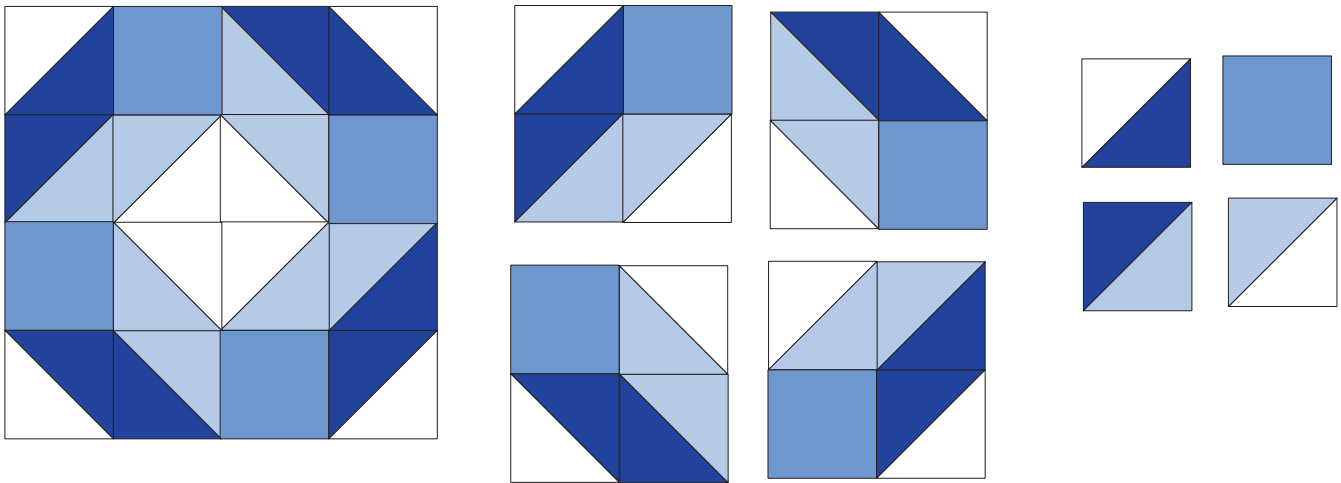

TULIP SQUARE PATTERNS

It's all about handmade...made easy!

3D O Block - 8 inch finished size

White - 4 pcs - 2-7/8 inch sq

Light - 4 pcs - 2-7/8 inch sq

Medium - 4 pcs - 2-1/2 inch sq

Dark - 4 pcs - 2-7/8 inch sq