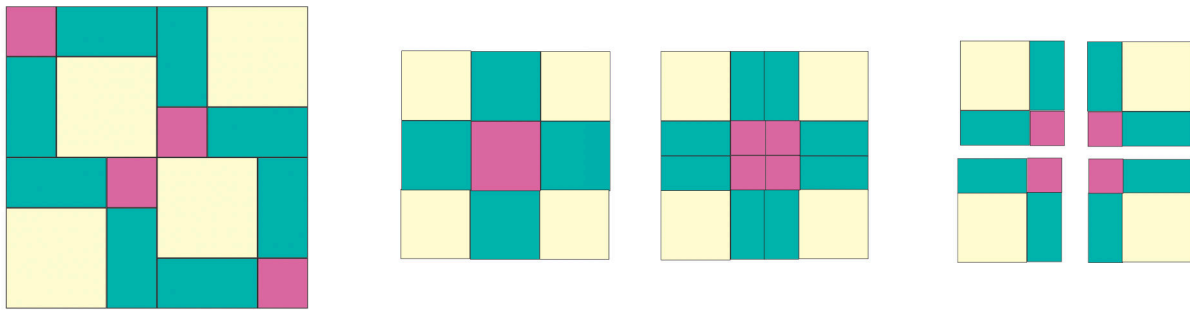

# TULIP SQUARE PATTERNS

*It's all about handmade...made easy!*

## DISAPPEARING 9 SQUARE - 3 COLOR BLOCK - 10 inch finished size

Ivory or light color:

Cut 4 - 4 inch square

Main color:

Cut 4 - 4 inch square

Accent color:

Cut 1 - 4 inch square

Watch the assembly video at: [tulipsq.com/207block](http://tulipsq.com/207block)