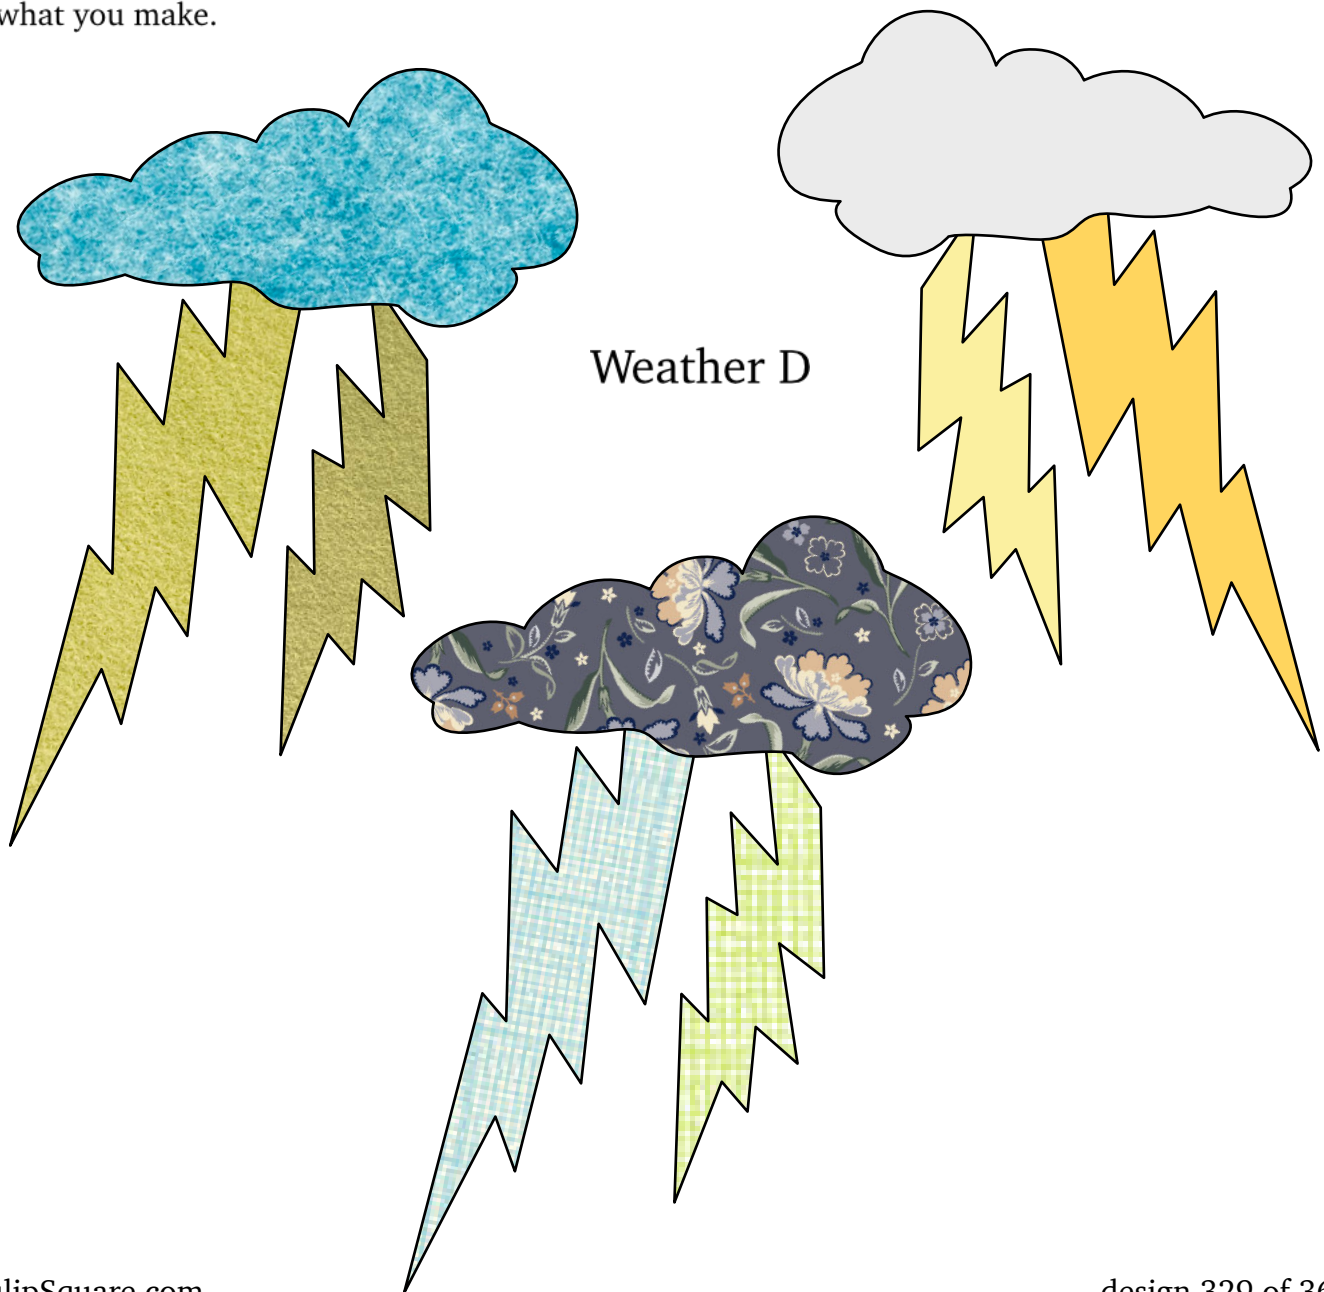

Appliqué a Day - for a whole year!

Here is your free appliqué for July 26th, number 329 of 365 designs.

You can use any of our appliqué designs for many different projects like pillows, potholders, wall hangings, placemats, quilt blocks and more. They can be used for felt appliqué, raw edge appliqué, embroidery and other crafts. You could even print them out and color them!

Check back everyday for a new free design, for an entire year!

Each design includes full color images to give you an idea of what it could look like, plus a full size placement guide and full size pieces to trace. (You can also print them out larger or smaller if you need to.) Please share your creations on our social media, or email us, we'd love to see what you make.