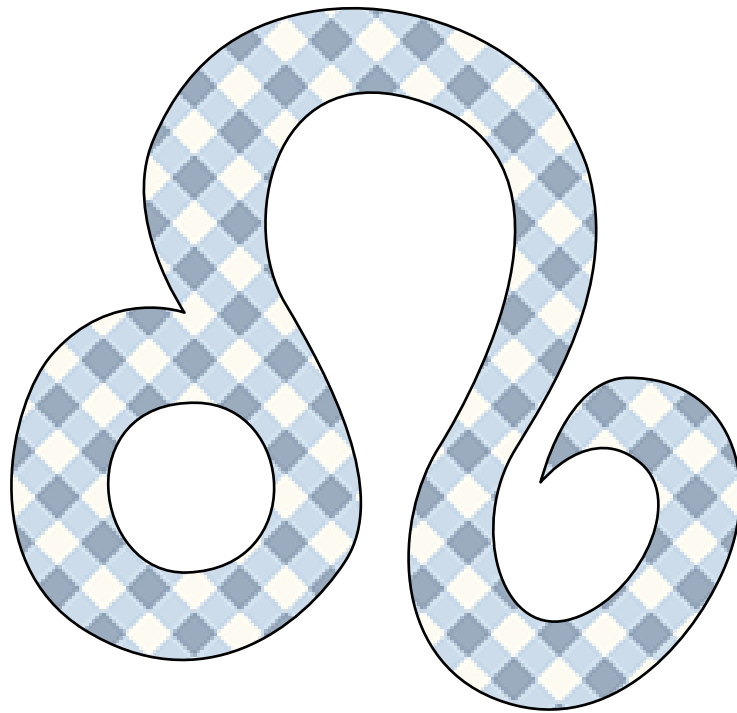

## LEO

Zodiac H - design 314 of 365

## TULIP SQUARE PATTERNS