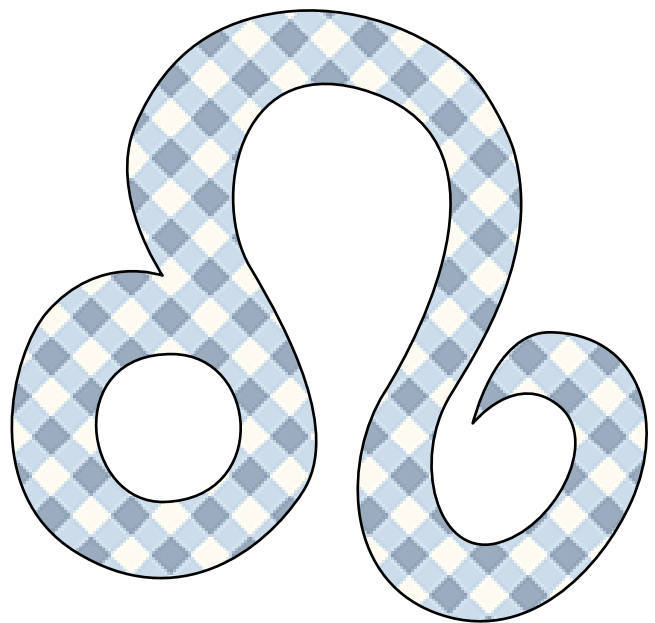

Appliqué a Day - for a whole year!

Here is your free appliqué for July 11th, number 314 of 365 designs.

You can use any of our appliqué designs for many different projects like pillows, potholders, wall hangings, placemats, quilt blocks and more. They can be used for felt appliqué, raw edge appliqué, embroidery and other crafts. You could even print them out and color them!

Check back everyday for a new free design, for an entire year!

Each design includes full color images to give you an idea of what it could look like, plus a full size placement guide and full size pieces to trace. (You can also print them out larger or smaller if you need to.) Please share your creations on our social media, or email us, we'd love to see what you make.

LEO

LEO

LEO

Zodiac H