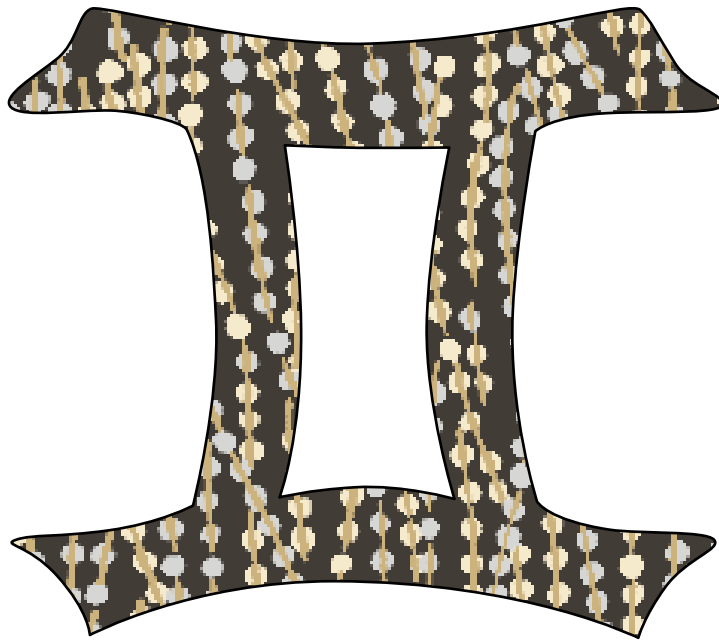

*Applique
a Day*

GEMINI

Zodiac F - design 312 of 365

TULIP SQUARE PATTERNS

Appliqué a Day - for a whole year!

Here is your free appliqué for July 9th, number 312 of 365 designs.

You can use any of our appliqué designs for many different projects like pillows, potholders, wall hangings, placemats, quilt blocks and more. They can be used for felt appliqué, raw edge appliqué, embroidery and other crafts. You could even print them out and color them!

Check back everyday for a new free design, for an entire year!

Each design includes full color images to give you an idea of what it could look like, plus a full size placement guide and full size pieces to trace. (You can also print them out larger or smaller if you need to.) Please share your creations on our social media, or email us, we'd love to see what you make.