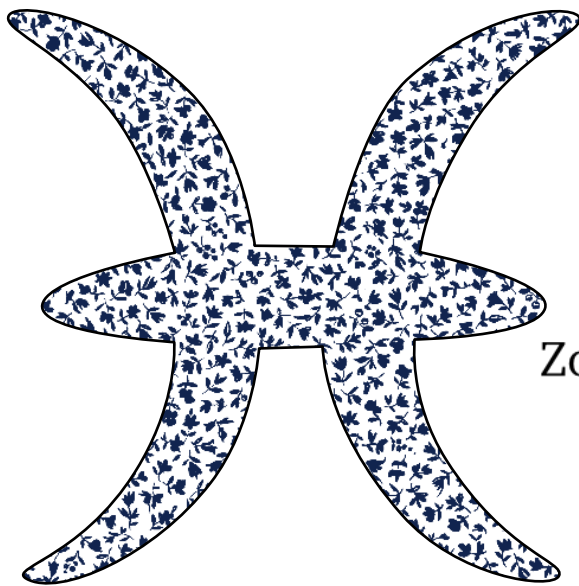

*Applique
a Day*

PISCES

Zodiac C - design 309 of 365

TULIP SQUARE PATTERNS

Appliqué a Day - for a whole year!

Here is your free appliqué for July 6th, number 309 of 365 designs.

You can use any of our appliqué designs for many different projects like pillows, potholders, wall hangings, placemats, quilt blocks and more. They can be used for felt appliqué, raw edge appliqué, embroidery and other crafts. You could even print them out and color them!

Check back everyday for a new free design, for an entire year!

Each design includes full color images to give you an idea of what it could look like, plus a full size placement guide and full size pieces to trace. (You can also print them out larger or smaller if you need to.) Please share your creations on our social media, or email us, we'd love to see what you make.