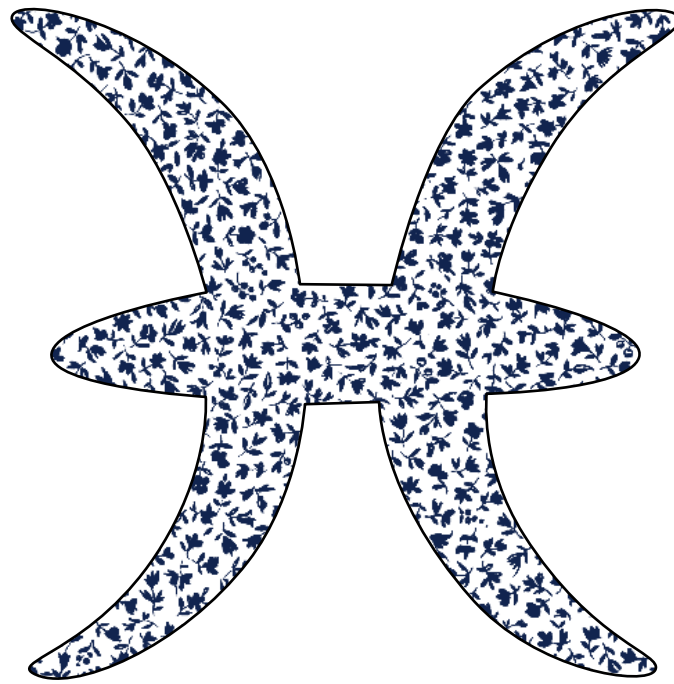

*Applique
a Day*

PISCES

Zodiac C - design 309 of 365

TULIP SQUARE PATTERNS

Appliqué a Day - for a whole year!

Here is your free appliqué for July 6th, number 309 of 365 designs.

You can use any of our appliqué designs for many different projects like pillows, potholders, wall hangings, placemats, quilt blocks and more. They can be used for felt appliqué, raw edge appliqué, embroidery and other crafts. You could even print them out and color them!

Check back everyday for a new free design, for an entire year!

Each design includes full color images to give you an idea of what it could look like, plus a full size placement guide and full size pieces to trace. (You can also print them out larger or smaller if you need to.) Please share your creations on our social media, or email us, we'd love to see what you make.

Zodiac C

PISCES

PISCES

PISCES

PISCES

PISCES