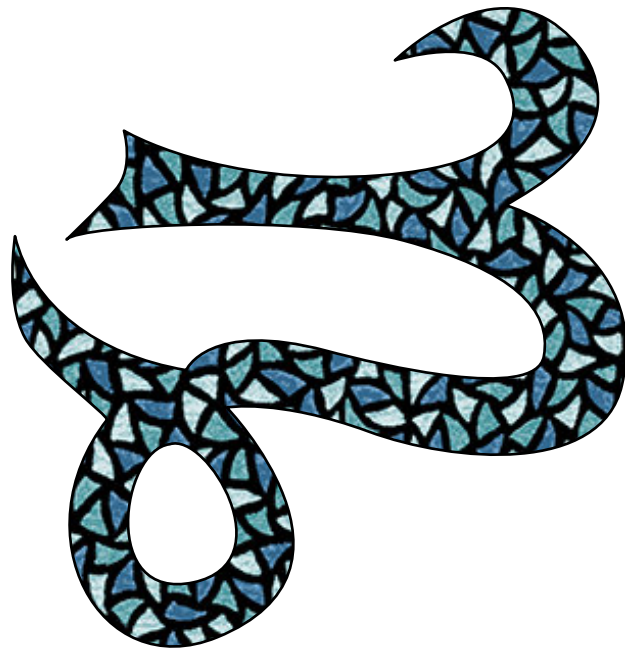

*Applique
a Day*

CAPRICORN

Zodiac A - design 307 of 365

TULIP SQUARE PATTERNS

Appliqué a Day - for a whole year!

Here is your free appliqué for July 4th, number 307 of 365 designs.

You can use any of our appliqué designs for many different projects like pillows, potholders, wall hangings, placemats, quilt blocks and more. They can be used for felt appliqué, raw edge appliqué, embroidery and other crafts. You could even print them out and color them!