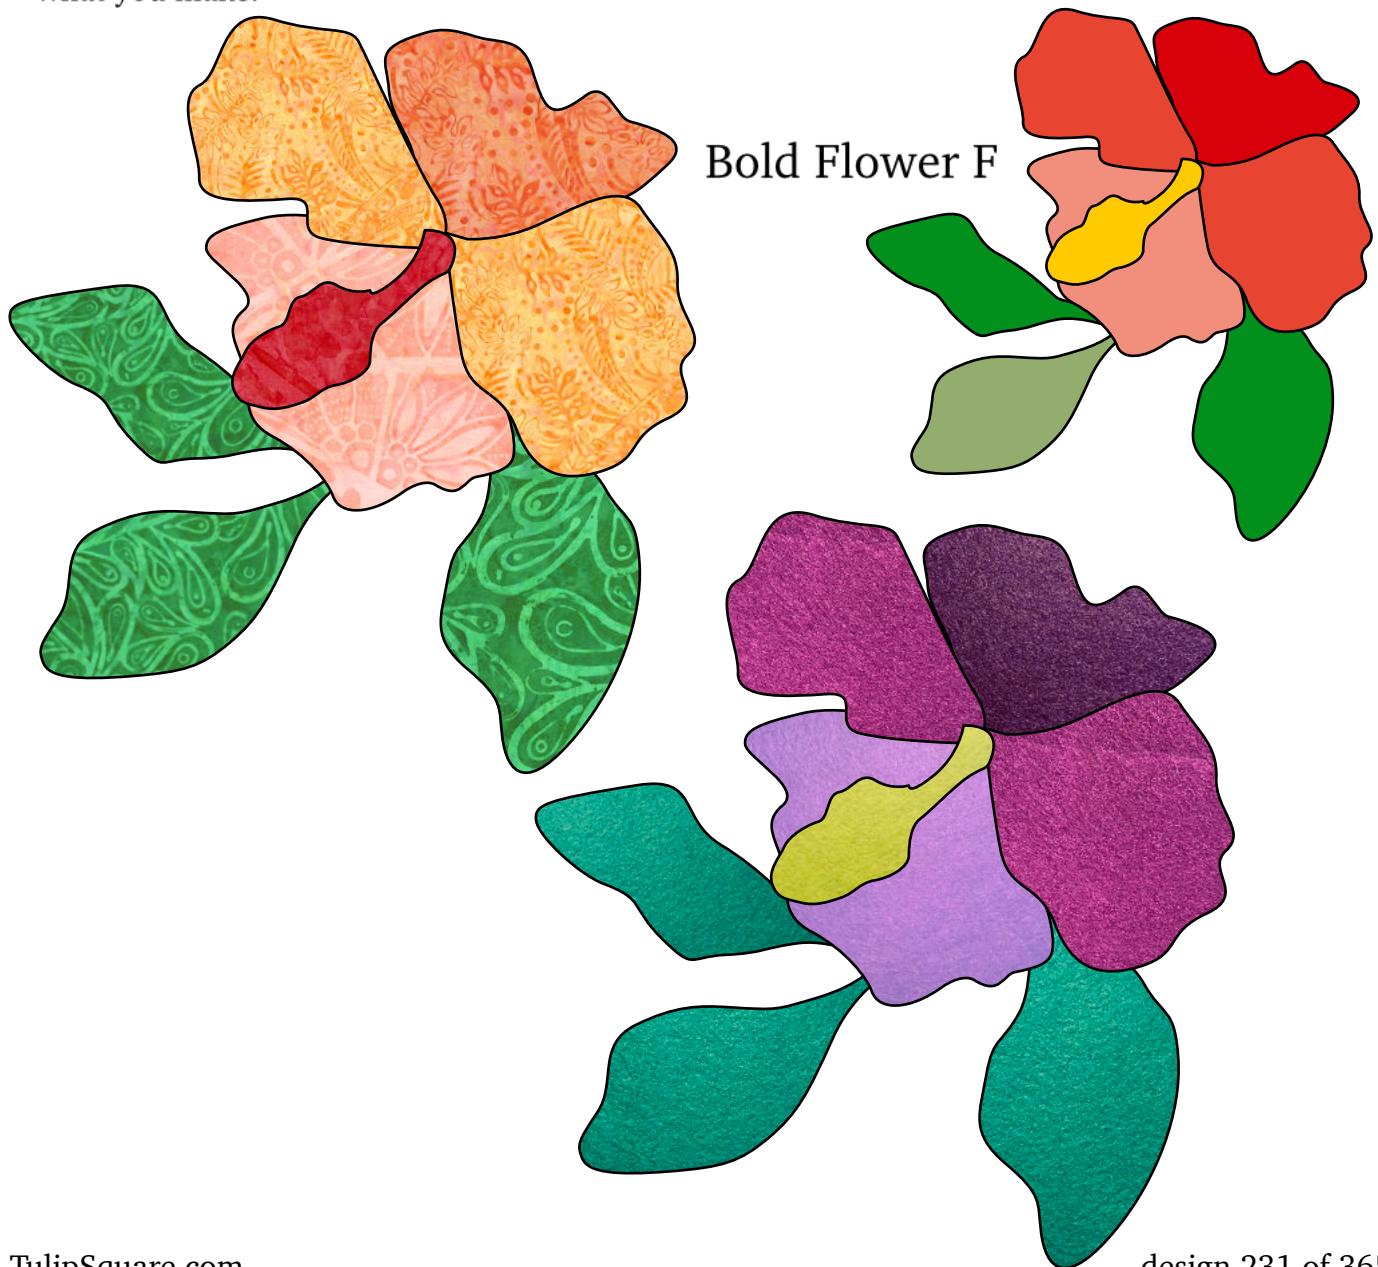

Applique a Day

Bold Flower F - design 231 of 365

TULIP SQUARE PATTERNS

Appliqué a Day - for a whole year!

Here is your free appliqué for April 19th, number 231 of 365 designs.

You can use any of our appliqué designs for many different projects like pillows, potholders, wall hangings, placemats, quilt blocks and more. They can be used for felt appliqué, raw edge appliqué, embroidery and other crafts. You could even print them out and color them!

Check back everyday for a new free design, for an entire year!

Each design includes full color images to give you an idea of what it could look like, plus a full size placement guide and full size pieces to trace. (You can also print them out larger or smaller if you need to.) Please share your creations on our social media, or email us, we'd love to see what you make.