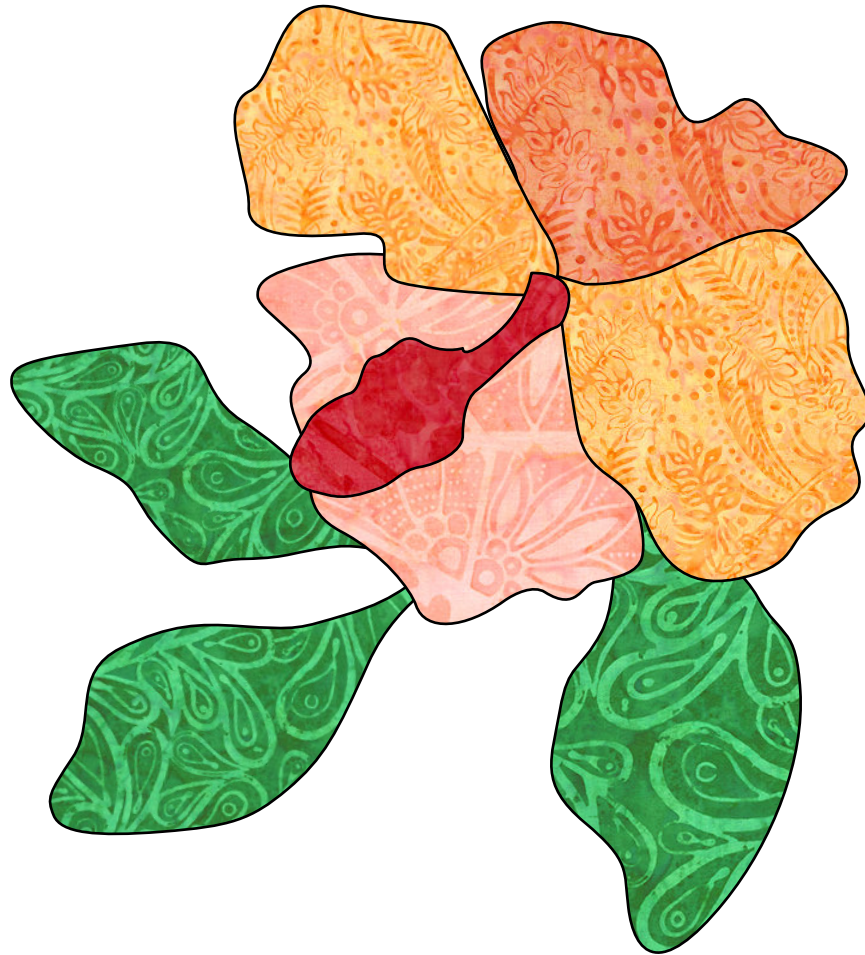

Applique a Day

Bold Flower F - design 231 of 365

TULIP SQUARE PATTERNS

Appliqué a Day - for a whole year!

Here is your free appliqué for April 19th, number 231 of 365 designs.

You can use any of our appliqué designs for many different projects like pillows, potholders, wall hangings, placemats, quilt blocks and more. They can be used for felt appliqué, raw edge appliqué, embroidery and other crafts. You could even print them out and color them!

Check back everyday for a new free design, for an entire year!

Each design includes full color images to give you an idea of what it could look like, plus a full size placement guide and full size pieces to trace. (You can also print them out larger or smaller if you need to.) Please share your creations on our social media, or email us, we'd love to see what you make.

PLACEMENT GUIDE FOR BOLD FLOWER F

CUTOUTS FOR BOLD FLOWER F