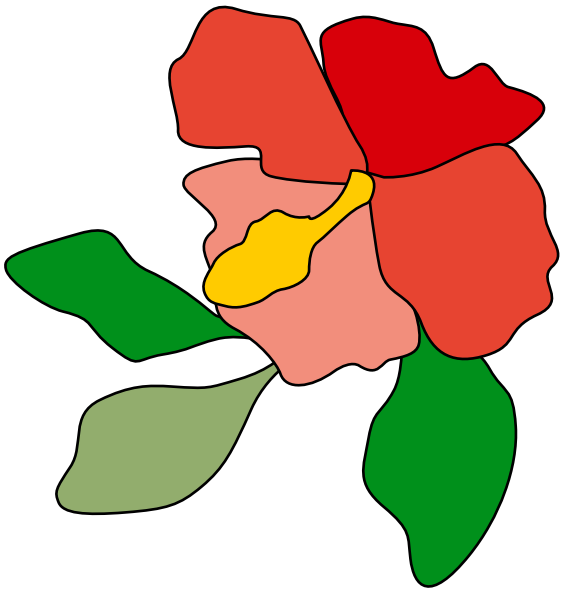

PLACEMENT GUIDE FOR BOLD FLOWER F