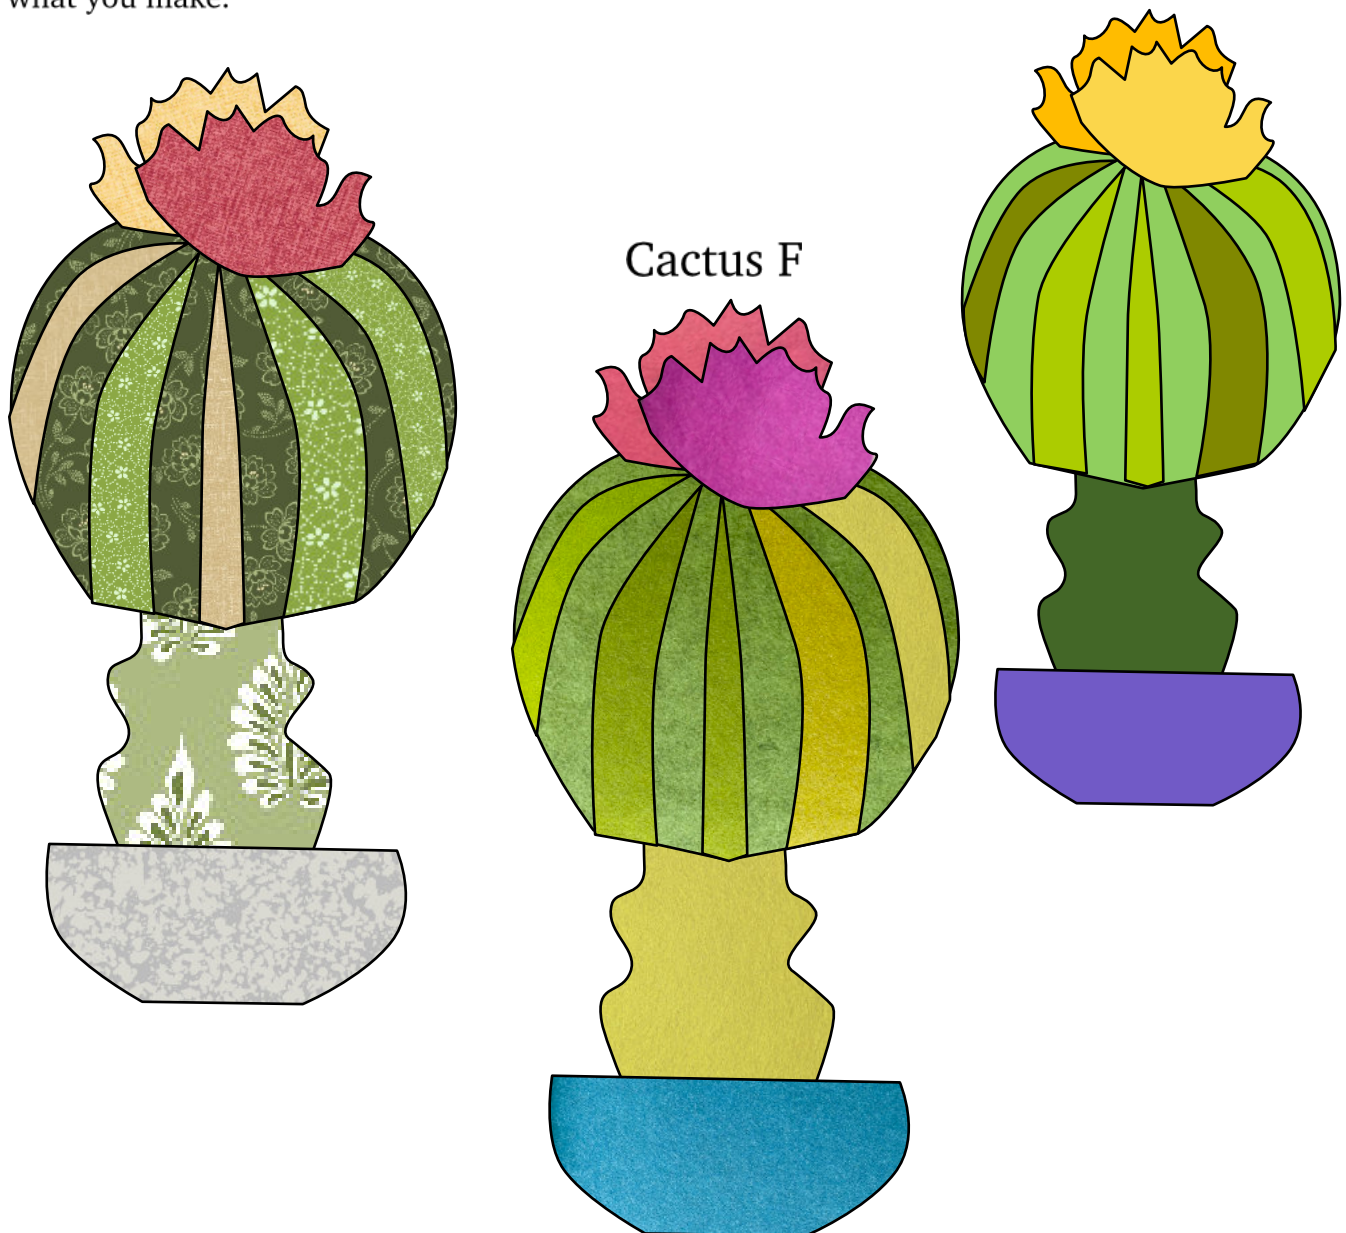

Applique a Day

Cactus F - design 213 of 365

TULIP SQUARE PATTERNS

Appliqué a Day - for a whole year!

Here is your free appliqué for April 1st, number 213 of 365 designs.

You can use any of our appliqué designs for many different projects like pillows, potholders, wall hangings, placemats, quilt blocks and more. They can be used for felt appliqué, raw edge appliqué, embroidery and other crafts. You could even print them out and color them!

Check back everyday for a new free design, for an entire year

Each design includes full color images to give you an idea of what it could look like, plus a full size placement guide and full size pieces to trace. (You can also print them out larger or smaller if you need to.) Please share your creations on our social media, or email us, we'd love to see what you make.