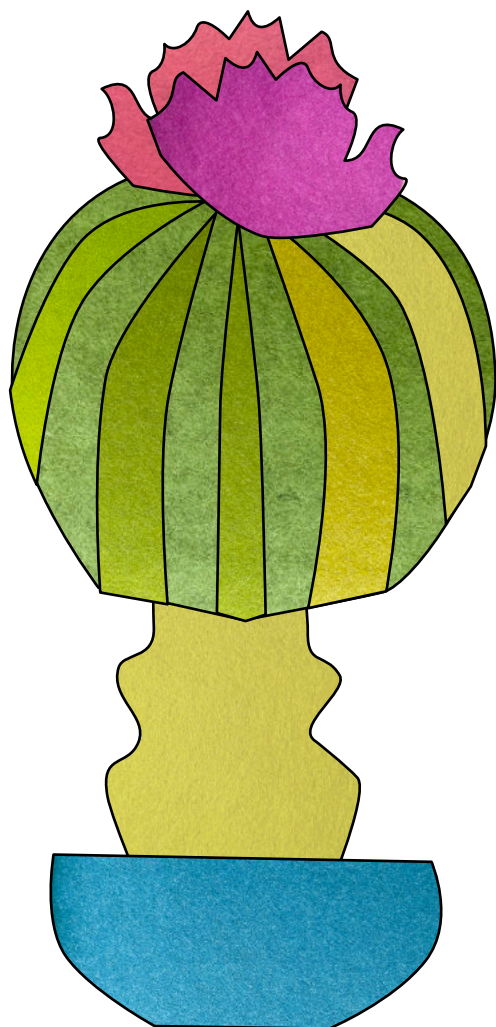

Applique a Day

Cactus F - design 213 of 365

TULIP SQUARE PATTERNS

Appliqué a Day - for a whole year!

Here is your free appliqué for April 1st, number 213 of 365 designs.

You can use any of our appliqué designs for many different projects like pillows, potholders, wall hangings, placemats, quilt blocks and more. They can be used for felt appliqué, raw edge appliqué, embroidery and other crafts. You could even print them out and color them!

Check back everyday for a new free design, for an entire year

Each design includes full color images to give you an idea of what it could look like, plus a full size placement guide and full size pieces to trace. (You can also print them out larger or smaller if you need to.) Please share your creations on our social media, or email us, we'd love to see what you make.