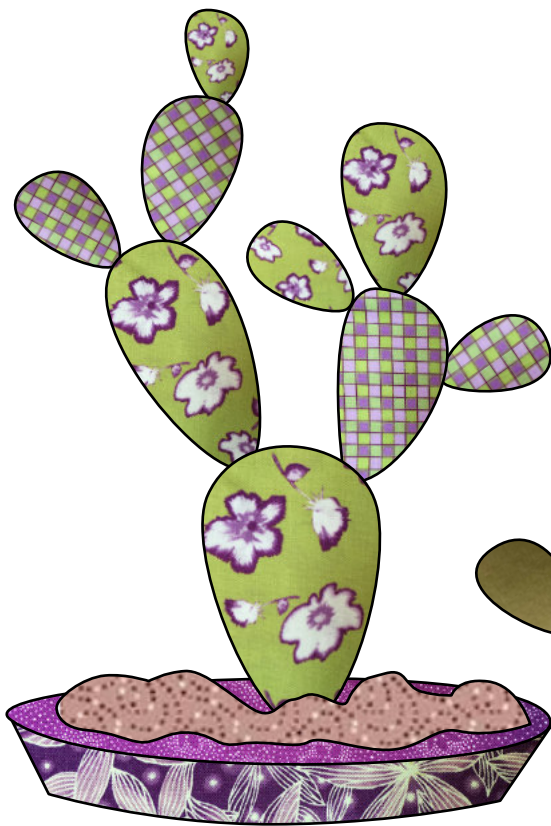

Applique a Day

Cactus B - design 209 of 365

TULIP SQUARE PATTERNS

Appliqué a Day - for a whole year!

Here is your free appliqué for March 28th, number 209 of 365 designs.

You can use any of our appliqué designs for many different projects like pillows, potholders, wall hangings, placemats, quilt blocks and more. They can be used for felt appliqué, raw edge appliqué, embroidery and other crafts. You could even print them out and color them!

Check back everyday for a new free design, for an entire year

Each design includes full color images to give you an idea of what it could look like, plus a full size placement guide and full size pieces to trace. (You can also print them out larger or smaller if you need to.) Please share your creations on our social media, or email us, we'd love to see what you make.