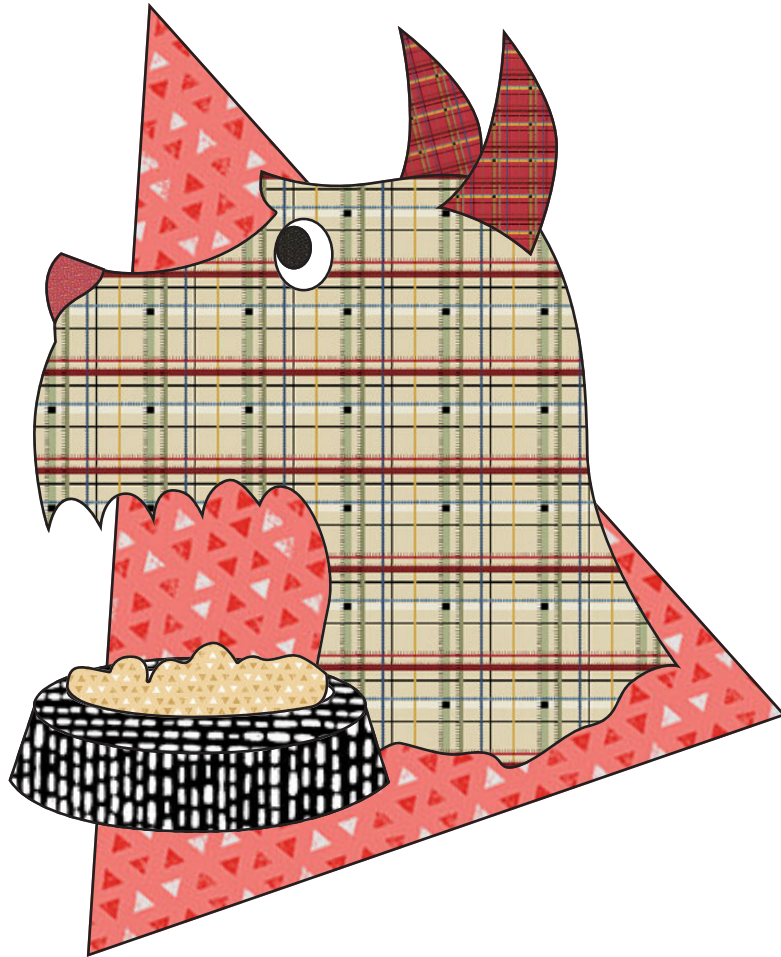

Applique a Day

Dog D - design 169 of 365

TULIP SQUARE PATTERNS

Appliqué a Day - for a whole year!

Here is your free appliqué for February 16th, number 169 of 365 designs.

You can use any of our appliqué designs for many different projects like pillows, potholders, wall hangings, placemats, quilt blocks and more. They can be used for felt appliqué, raw edge appliqué, embroidery and other crafts. You could even print them out and color them!

Check back everyday for a new free design, for an entire year

Each design includes full color images to give you an idea of what it could look like, plus a full size placement guide and full size pieces to trace. (You can also print them out larger or smaller if you need to.) Please share your creations on our social media, or email us, we'd love to see what you make.