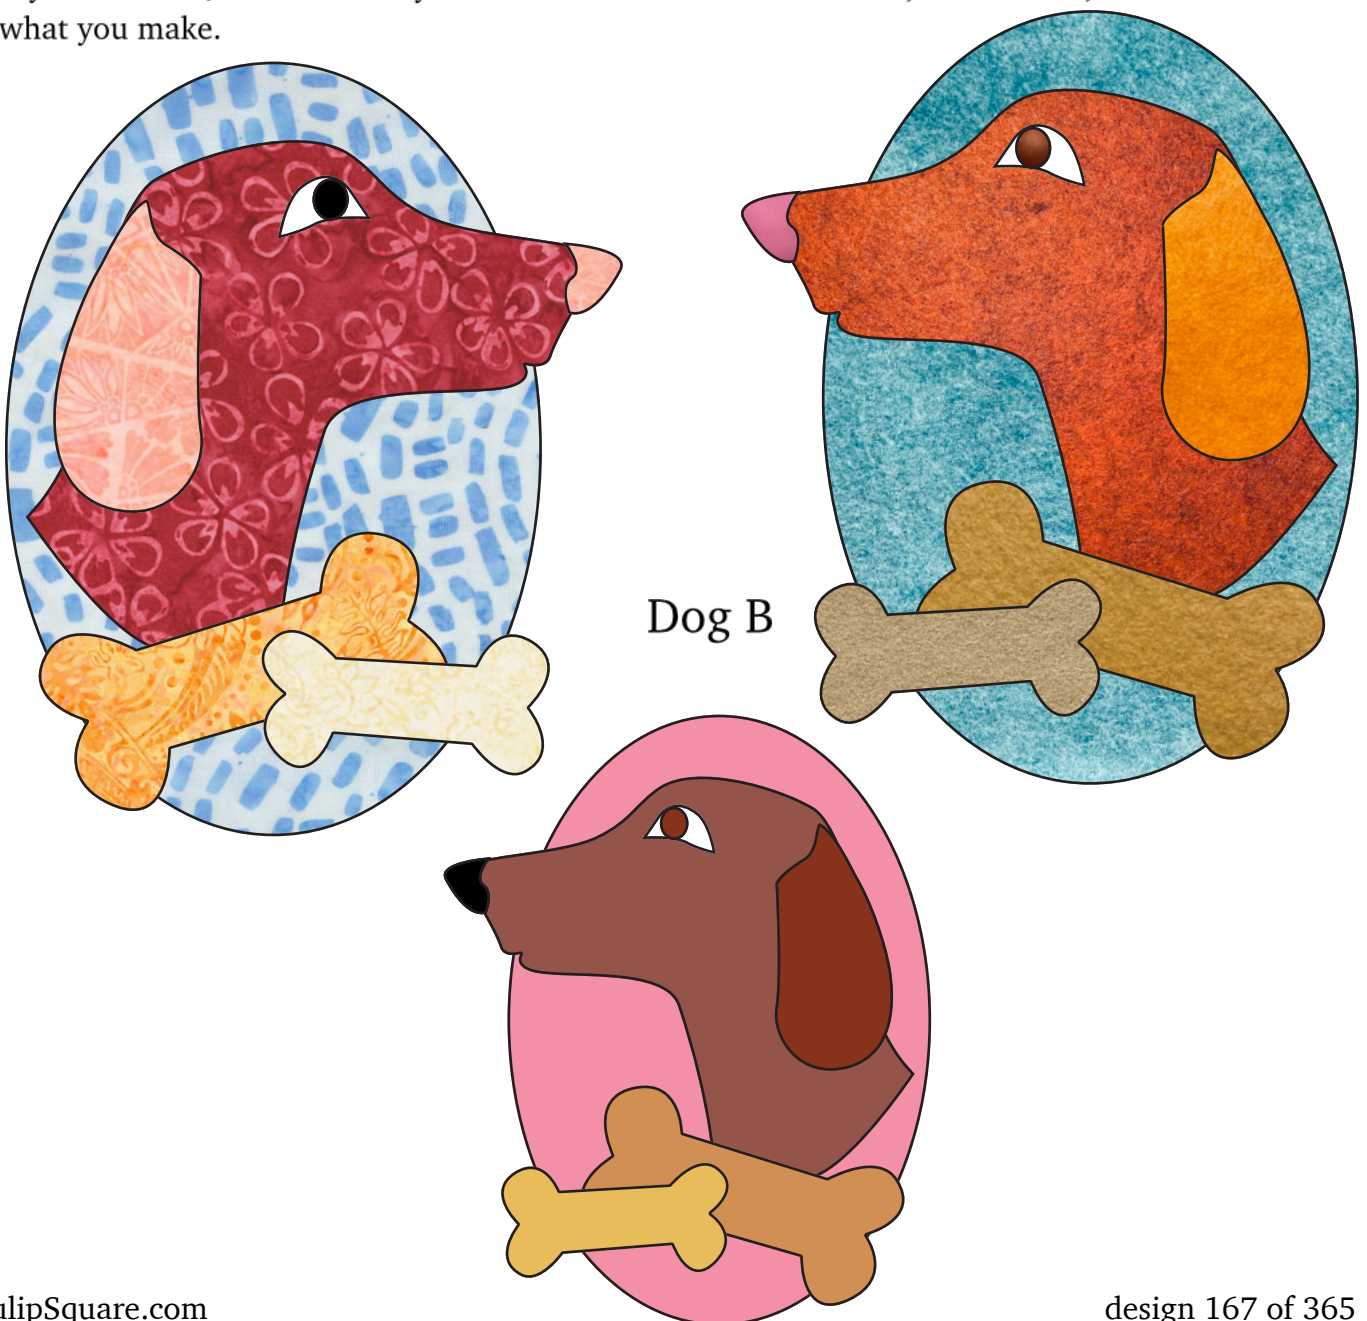

# Applique a Day

Dog B - design 167 of 365

TULIP SQUARE PATTERNS

# Appliqué a Day - for a whole year!

Here is your free appliqué for February 14th, number 167 of 365 designs.

You can use any of our appliqué designs for many different projects like pillows, potholders, wall hangings, placemats, quilt blocks and more. They can be used for felt appliqué, raw edge appliqué, embroidery and other crafts. You could even print them out and color them!

**Check back everyday for a new free design, for an entire year**

Each design includes full color images to give you an idea of what it could look like, plus a full size placement guide and full size pieces to trace. (You can also print them out larger or smaller if you need to.) Please share your creations on our social media, or email us, we'd love to see what you make.