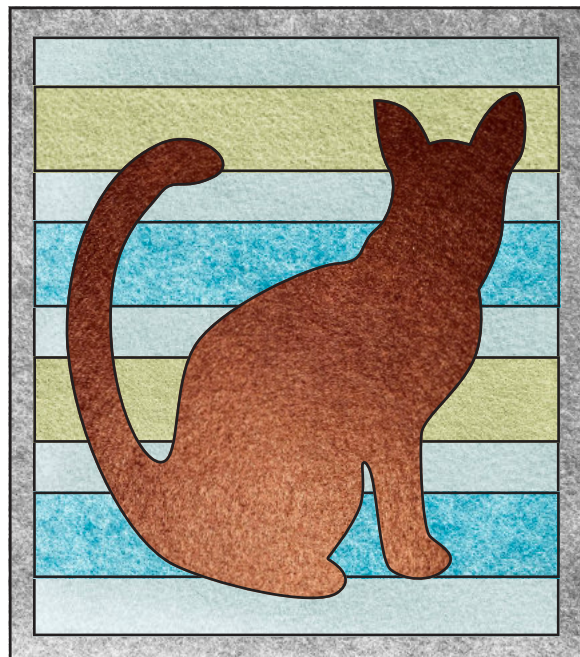

Appliqué a Day - for a whole year!

Here is your free appliqué for February 8th, number 161 of 365 designs.

You can use any of our appliqué designs for many different projects like pillows, potholders, wall hangings, placemats, quilt blocks and more. They can be used for felt appliqué, raw edge appliqué, embroidery and other crafts. You could even print them out and color them!

Check back everyday for a new free design, for an entire year

Each design includes full color images to give you an idea of what it could look like, plus a full size placement guide and full size pieces to trace. (You can also print them out larger or smaller if you need to.) Please share your creations on our social media, or email us, we'd love to see what you make.

Cat B