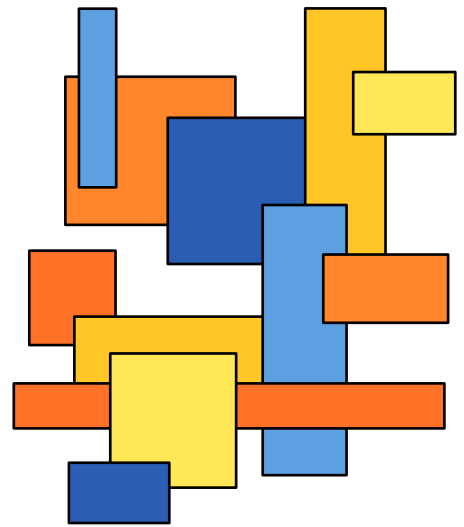

PLACEMENT GUIDE FOR SHAPES B