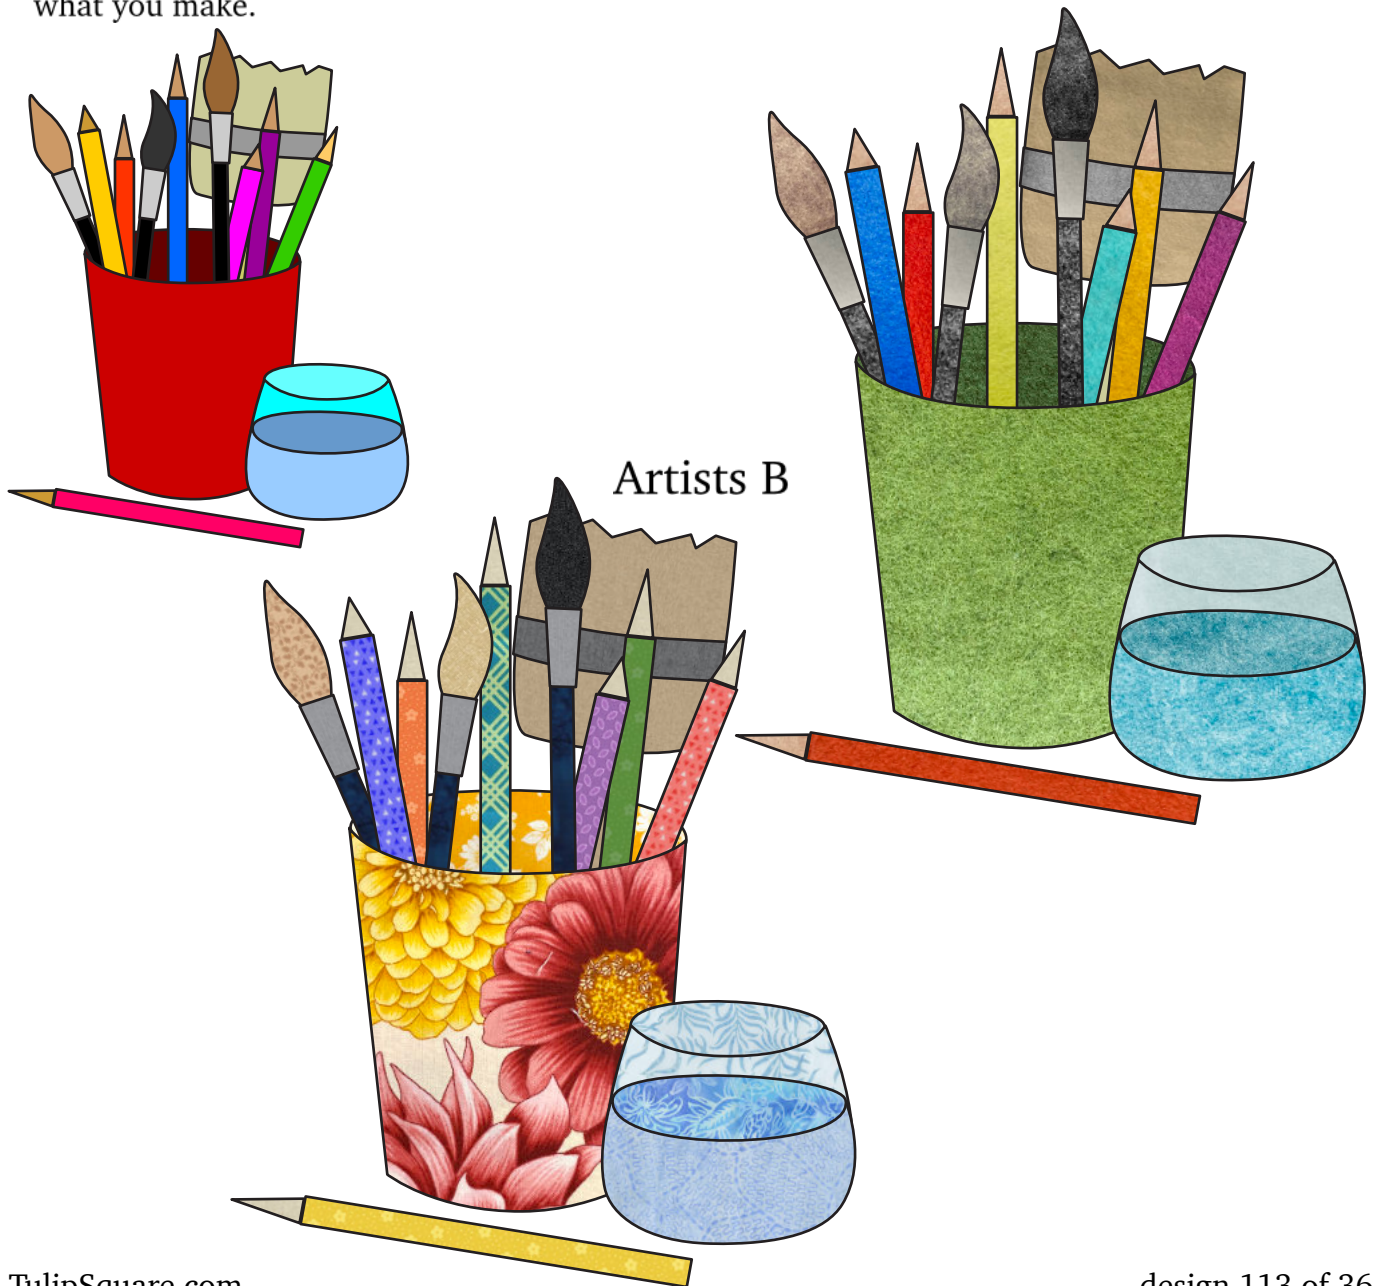

## TULIP SQUARE PATTERNS

# Appliqué a Day - for a whole year!

Here is your free appliqué for December 22nd, number 113 of 365 designs.

You can use any of our appliqué designs for many different projects like pillows, potholders, wall hangings, placemats, quilt blocks and more. They can be used for felt appliqué, raw edge appliqué, embroidery and other crafts. You could even print them out and color them!

**Check back everyday for a new free design, for an entire year.**

Each design includes full color images to give you an idea of what it could look like, plus a full size placement guide and full size pieces to trace. (You can also print them out larger or smaller if you need to.) Please share your creations on our social media, or email us, we'd love to see what you make.