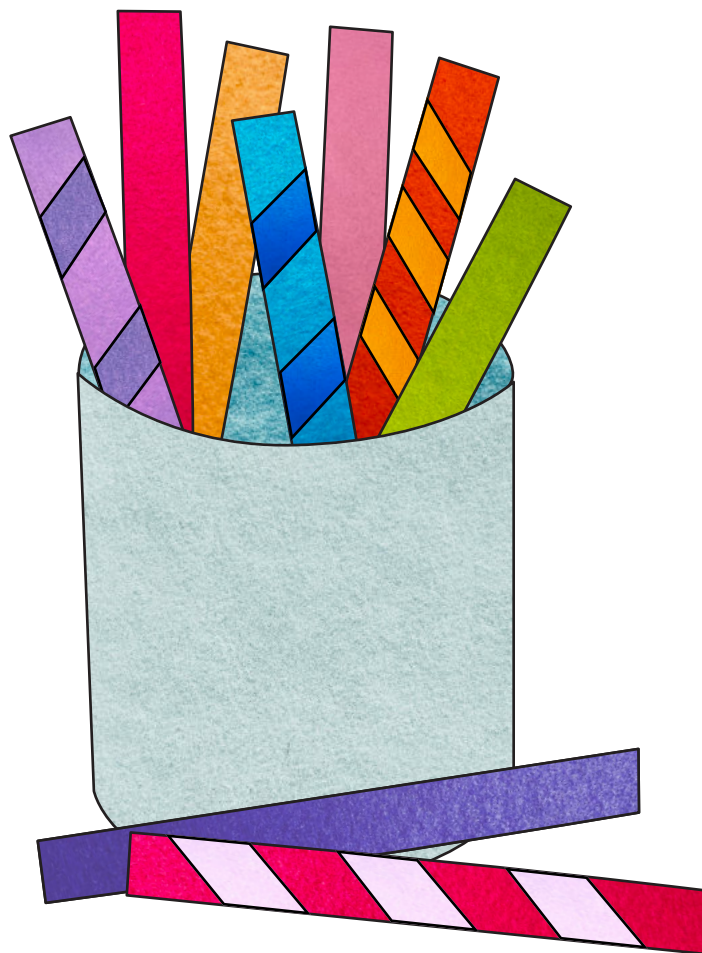

Applique a Day

Candy D - design 97 of 365

TULIP SQUARE PATTERNS

Appliqué a Day - for a whole year!

Here is your free appliqué for December 6th, number 97 of 365 designs.

You can use any of our appliqué designs for many different projects like pillows, potholders, wall hangings, placemats, quilt blocks and more. They can be used for felt appliqué, raw edge appliqué, embroidery and other crafts. You could even print them out and color them!

Check back everyday for a new free design, for an entire year.

Each design includes full color images to give you an idea of what it could look like, plus a full size placement guide and full size pieces to trace. (You can also print them out larger or smaller if you need to.) Please share your creations on our social media, or email us, we'd love to see what you make.

PLACEMENT GUIDE FOR CANDY D

CUTOUTS FOR CANDY D