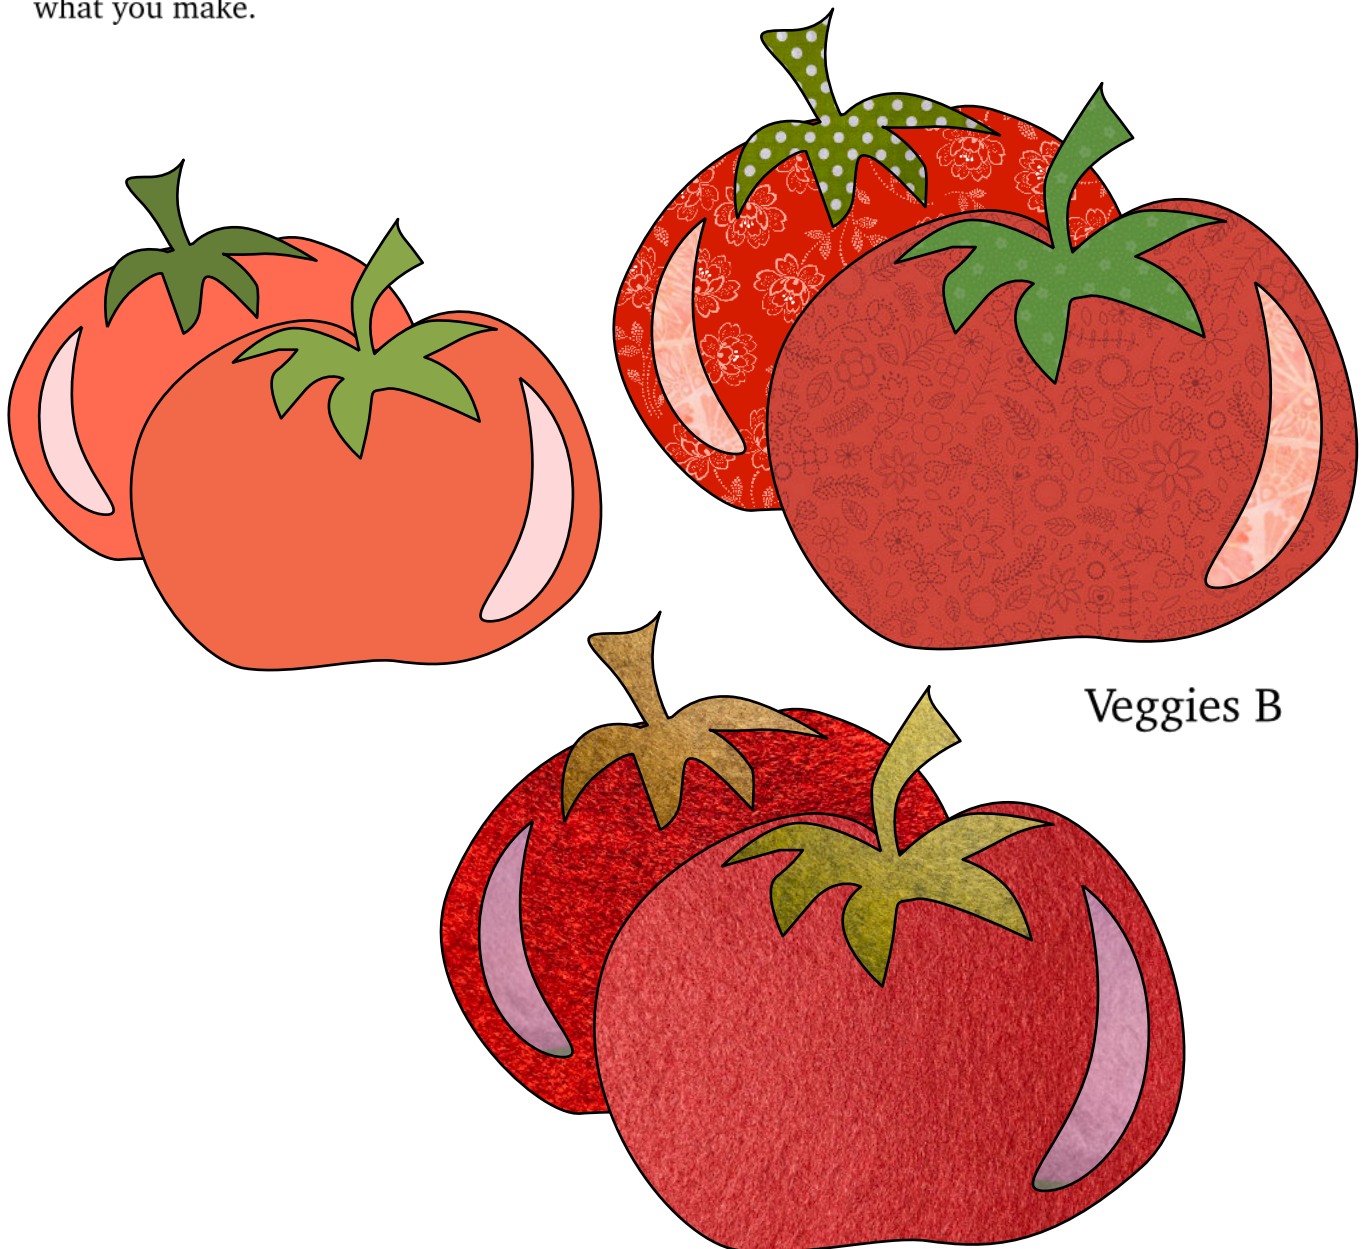

Applique a Day

Veggies B - design 54 of 365

TULIP SQUARE PATTERNS

Appliqué a Day - for a whole year!

Here is your free appliqué for October 24th, number 54 of 365 designs.

You can use any of our appliqué designs for many different projects like pillows, potholders, wall hangings, placemats, quilt blocks and more. They can be used for felt appliqué, raw edge appliqué, embroidery and other crafts. You could even print them out and color them!

Check back every day for a new free design, for an entire year.

Each design includes full color images to give you an idea of what it could look like, plus a full size placement guide and full size pieces to trace. (You can also print them out larger or smaller if you need to.) Please share your creations on our social media, or email us, we'd love to see what you make.

Veggies B

PLACEMENT GUIDE FOR VEGGIES B

CUTOUTS FOR VEGGIES B