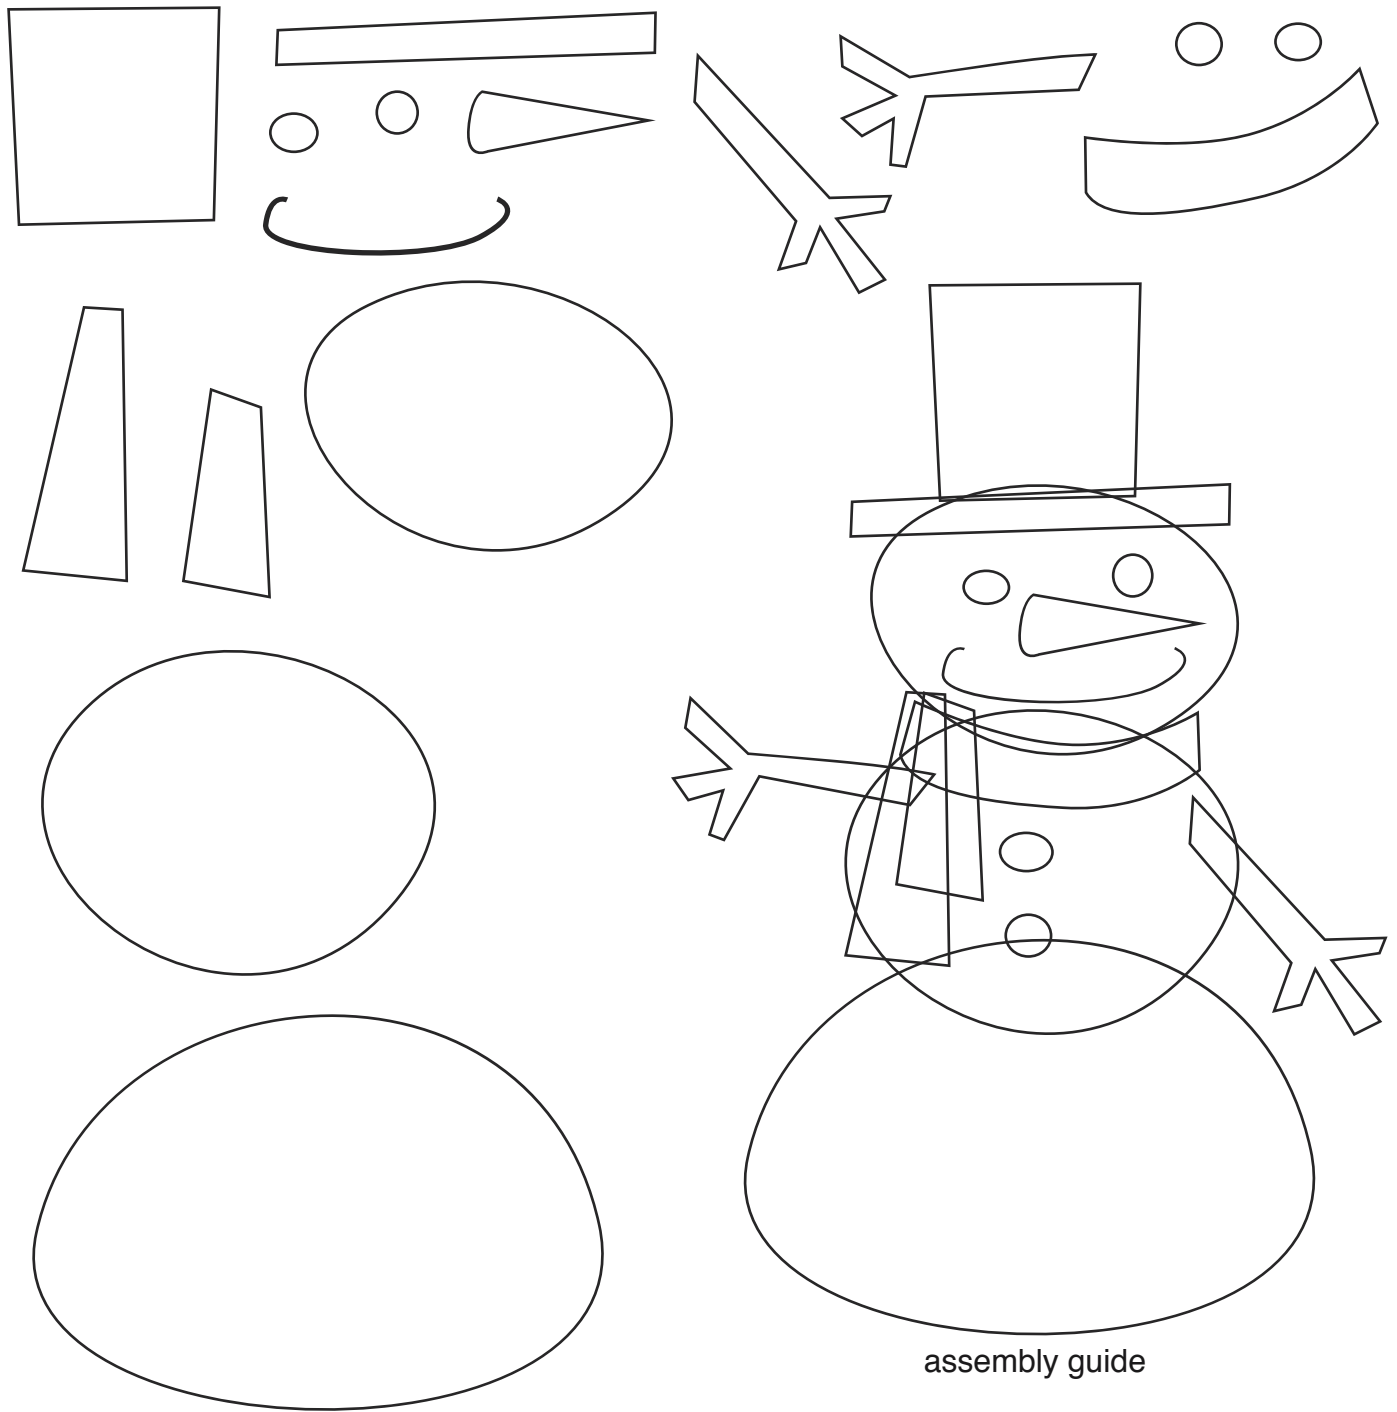

**TULIP SQUARE BLOG**  
**FREE Applique Pattern**  
**Week 5 - Mr. Snowman**

[www.tulipsquare.com](http://www.tulipsquare.com)  
[paulette@13sites.com](mailto:paulette@13sites.com)

assembly guide

Mr. Snowman is ready to dress up your whole house for winter. Add him to placemats, table topper, a wall hanging, table runner or even a quilt. Mrs. Snowman will be coming next week. Best suited for machine applique, feltwork (which is what I designed it for originally), or even paper crafts. Use your imagination, and be sure to share on my blog what you've created with them!